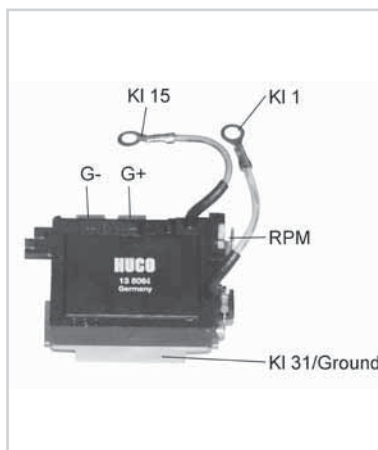

System	ORIGINAL- AND O.E.M.-NO.			HÜCO-NO.
pick-up	BERU			13 8064
	0040401057	040401057	40401057	
	ZM057			
	BOSCH AUSTRALIA			
	BIM904			
	DELCO			
	94404544			
	GENERAL MOTORS			
	94404544			
	HELLA			
	5DA006501571	5DA006623371		
	ISUZU			
	8944045440			
	LUCAS			
	DAJ902